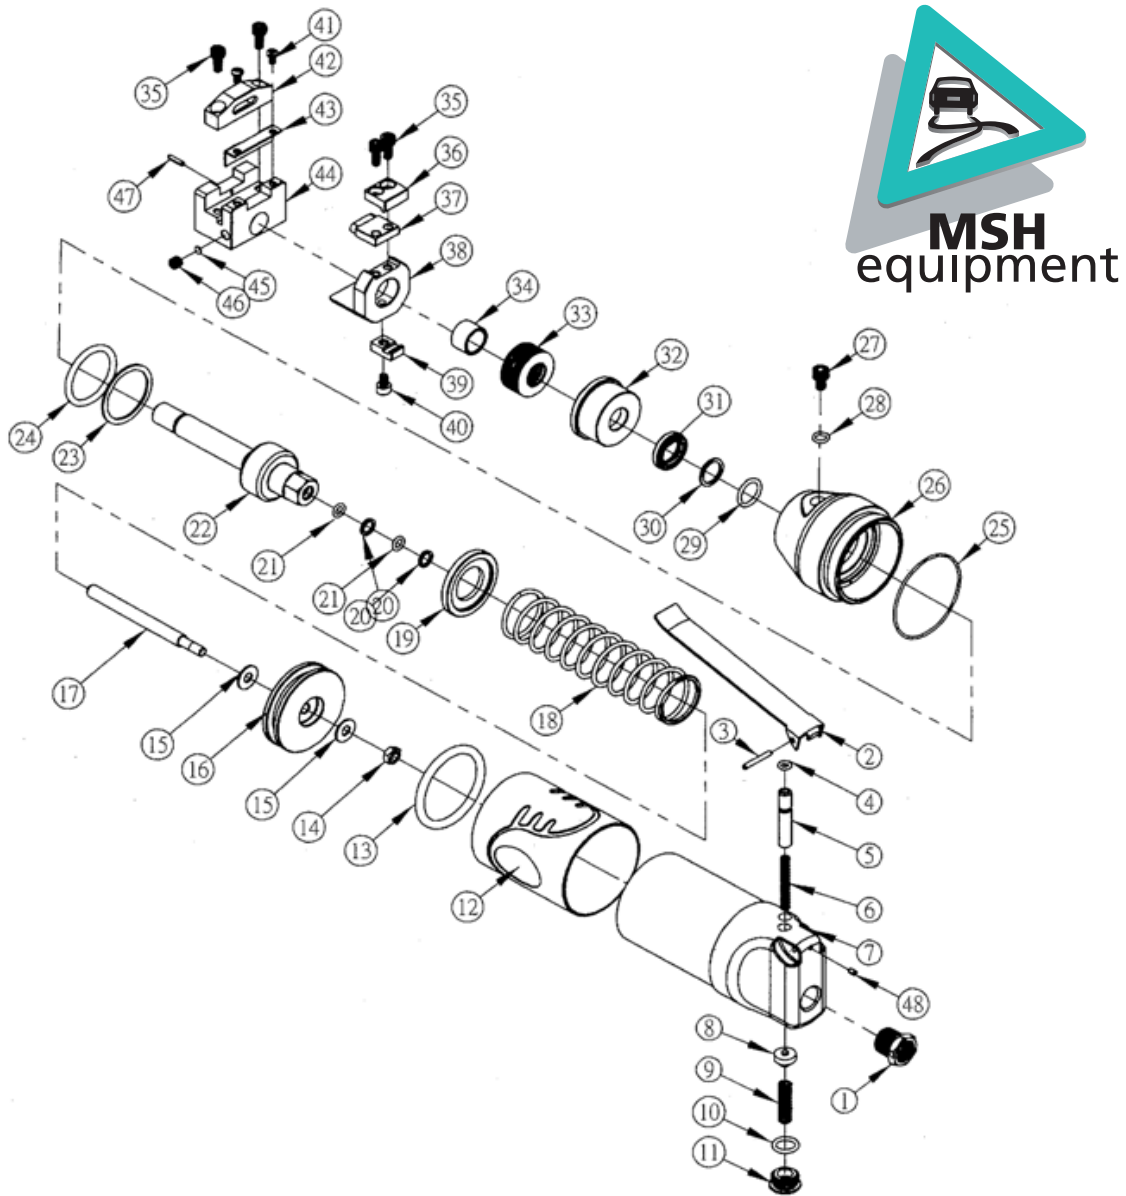

PT-314 Oval Punch Die (6mm*20mm)

PT-314

Index No.	Parts No.	Description	Q'ty
1	AR-38001	Air Inlet	1
2	303034	Lever	1
3	SP-30230	Lever Pin (D3*23)	1
4	ORP-0050	O-Ring (P5)	1
5	314001	Push Rod	1
6	303028	Spring	1
7	314002	Body	1
8	303032	Valve	1
9	303031	Spring	1
10	ORP-0120	O-Ring (P12)	1
11	303030	Screw	1
12	314003	Grip-Rubber	1
13	ORP-AS328	O-Ring	1
14	HN1-06FB	Nut	1
15	PW-0616-1	Washer	2
16	314004	Piston	1
17	314005	Piston Rod	1
18	303019	Spring	1
19	314006	Washer	1
20	303015	Support Ring (P8)	2
21	ORP-0080	O-Ring	2
22	314007	Piston Rod	1
23	303009	Support Ring (P34)	1
24	303010	O-Ring (P34)	1

Index No.	Parts No.	Description	Q'ty
25	ORP-55-1.5	O-Ring	1
26	314008	Lock Ring	1
27	303007	Screw	1
28	ORP-0070	O-Ring (P7)	1
29	ORP-0150	O-Ring (P15)	1
30	314009	Support Ring	1
31	SC-152505	Oil Seal	1
32	314010	Cover	1
33	DSH-016	Spring Washer	8
34	314014	Clamp Bush	1
35	B2-0512A	Screw (M5*12)	4
36	314013	Plate A	1
37	314012	Cutter A	1
38	314011	Clamp A	1
39	314017	Plate B	1
40	B2-0508	Screw (M5*8)	1
41	S4-4006C	Screw (M6*6)	2
42	314015	Cutter B	1
43	314018	Cutter Plate	1
44	314016	Clamp B	1
45	303043	Plug	1
46	SS-0606A	Locking Screw (M6*6)	1
47	SP-25120	Lever Pin (ψ2.5*12)	1
48	SP-30050	Pin (ψ3*5)	1